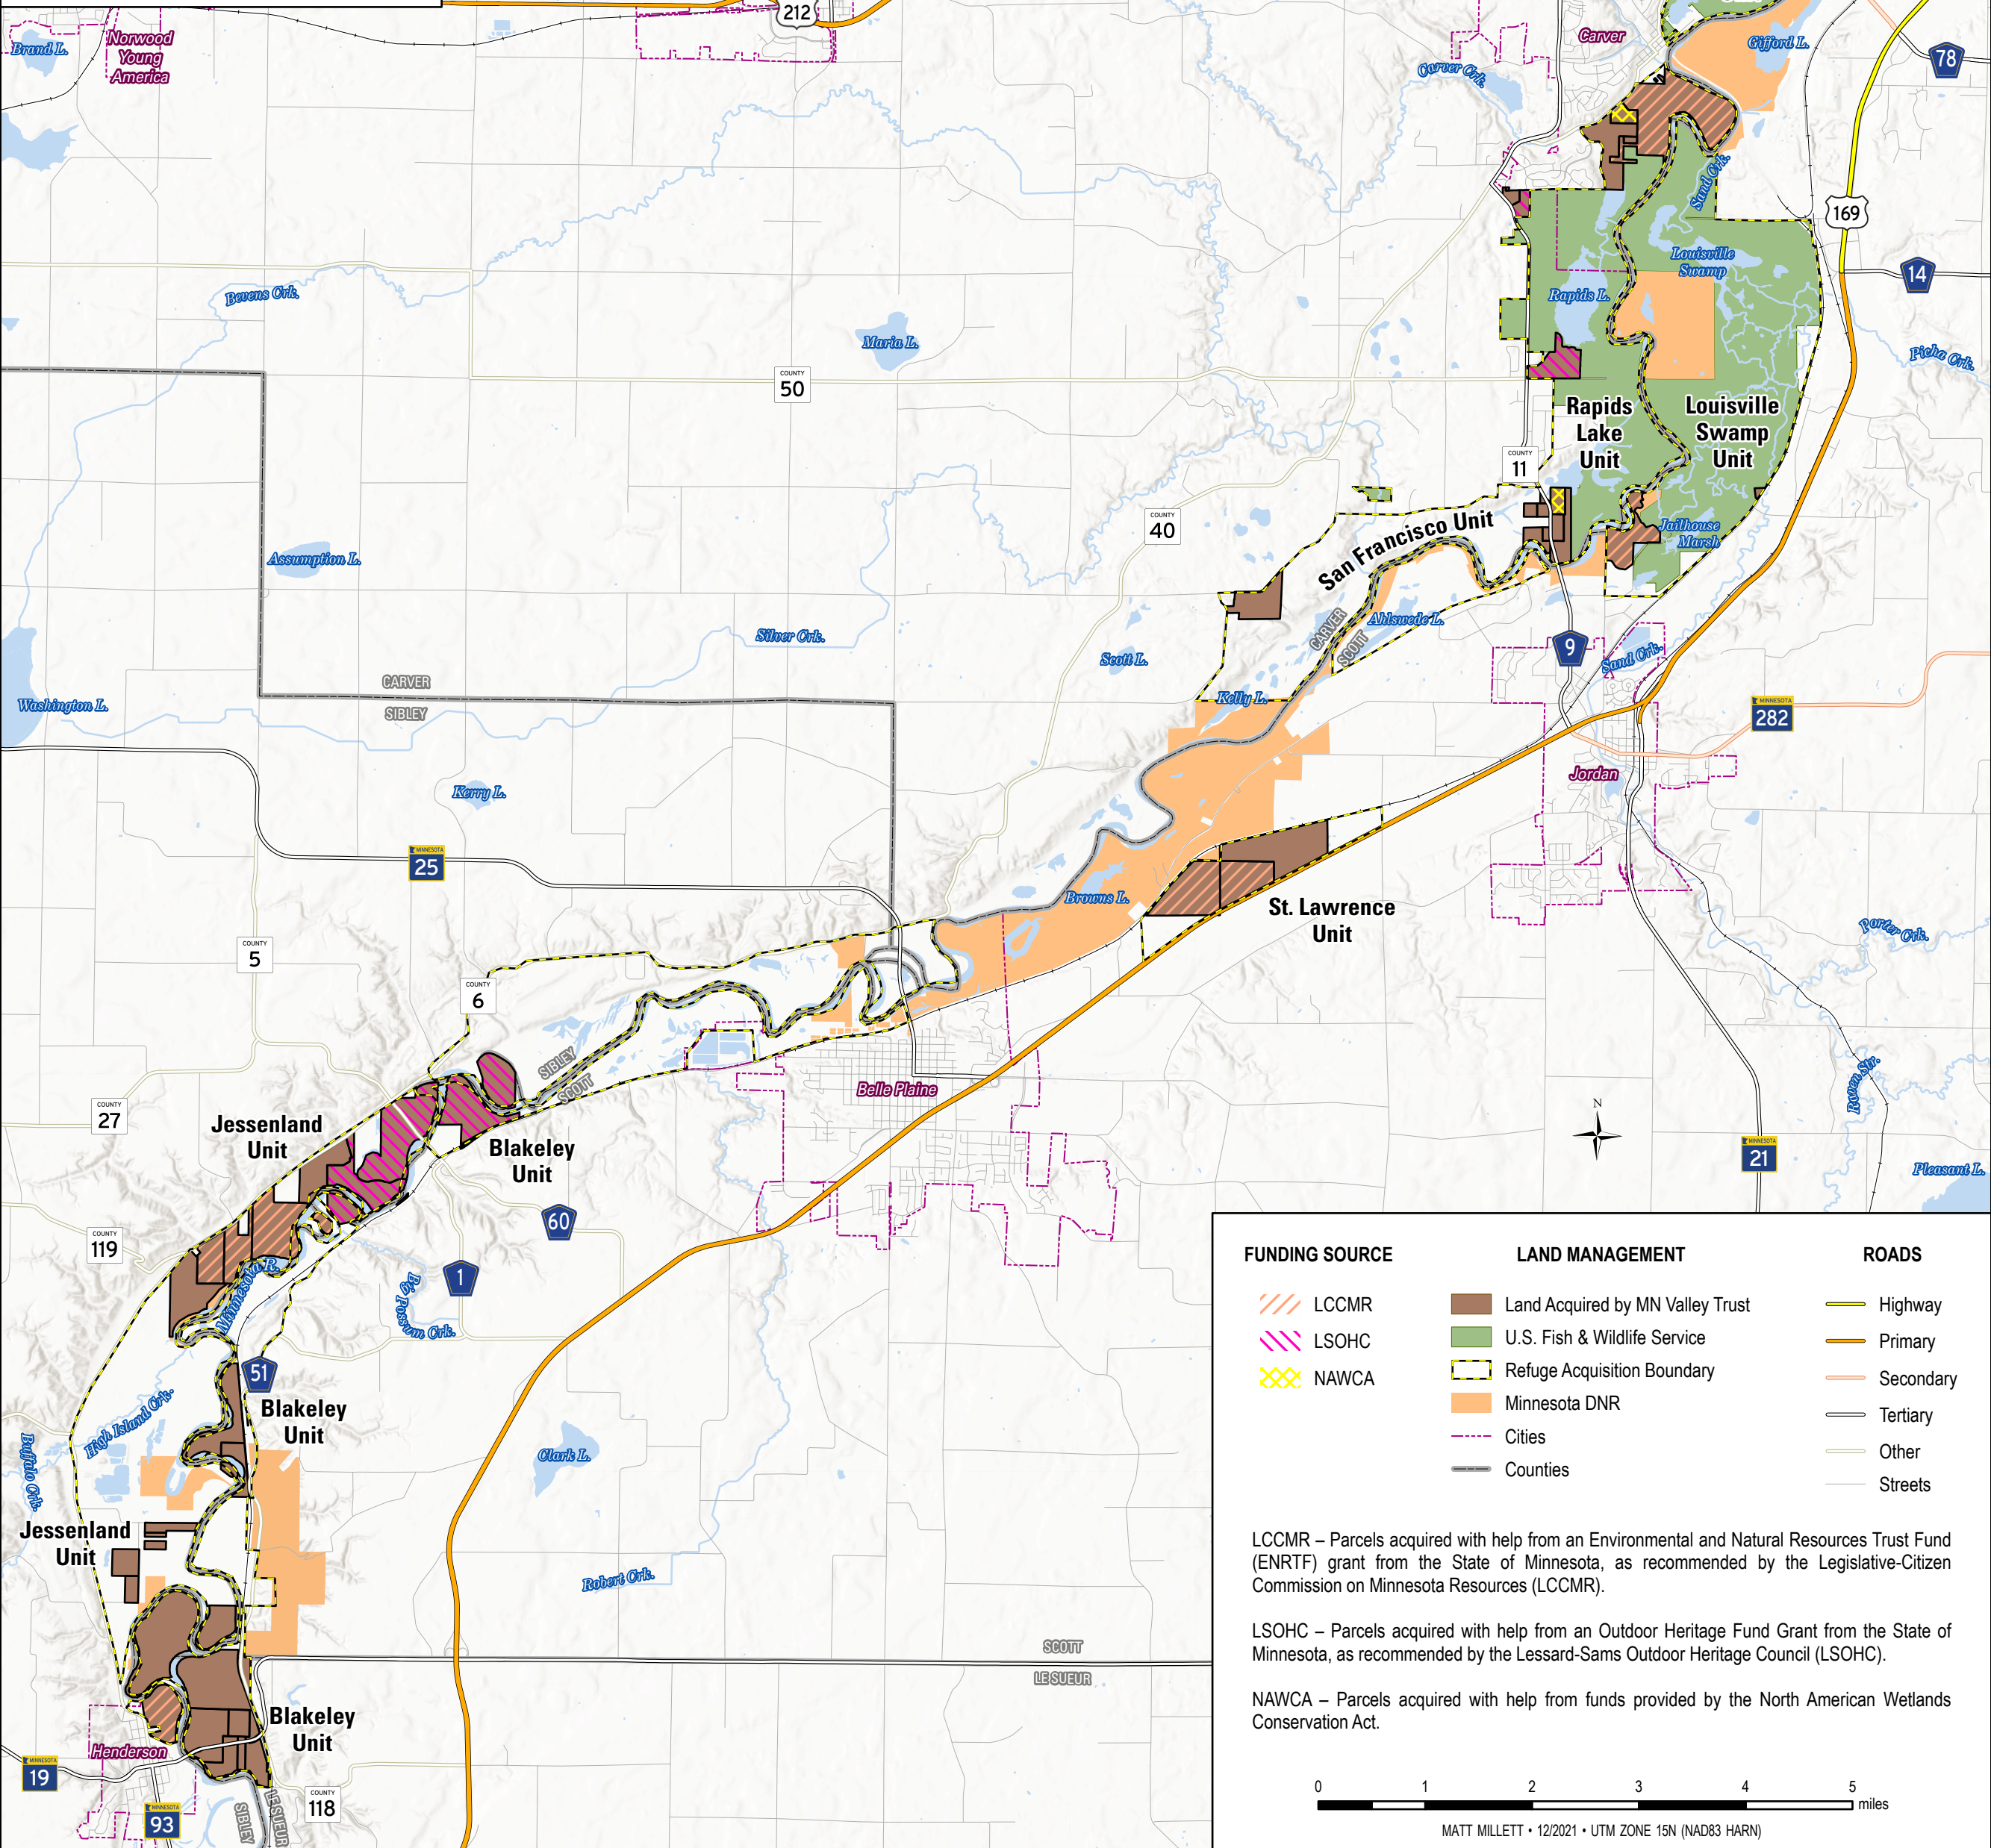

Minnesota Valley National Wildlife Refuge

FUNDING SOURCE	LAND MANAGEMENT	ROADS
LCCMR	Land Acquired by MN Valley Trust	Highway
LSOHC	U.S. Fish & Wildlife Service	Primary
NAWCA	Refuge Acquisition Boundary	Secondary
	Minnesota DNR	Tertiary
	Cities	Other
	Counties	Streets

LCCMR – Parcels acquired with help from an Environmental and Natural Resources Trust Fund (ENRTF) grant from the State of Minnesota, as recommended by the Legislative-Citizen Commission on Minnesota Resources (LCCMR).

LSOHC – Parcels acquired with help from an Outdoor Heritage Fund Grant from the State of Minnesota, as recommended by the Lessard-Sams Outdoor Heritage Council (LSOHC).

NAWCA – Parcels acquired with help from funds provided by the North American Wetlands Conservation Act.