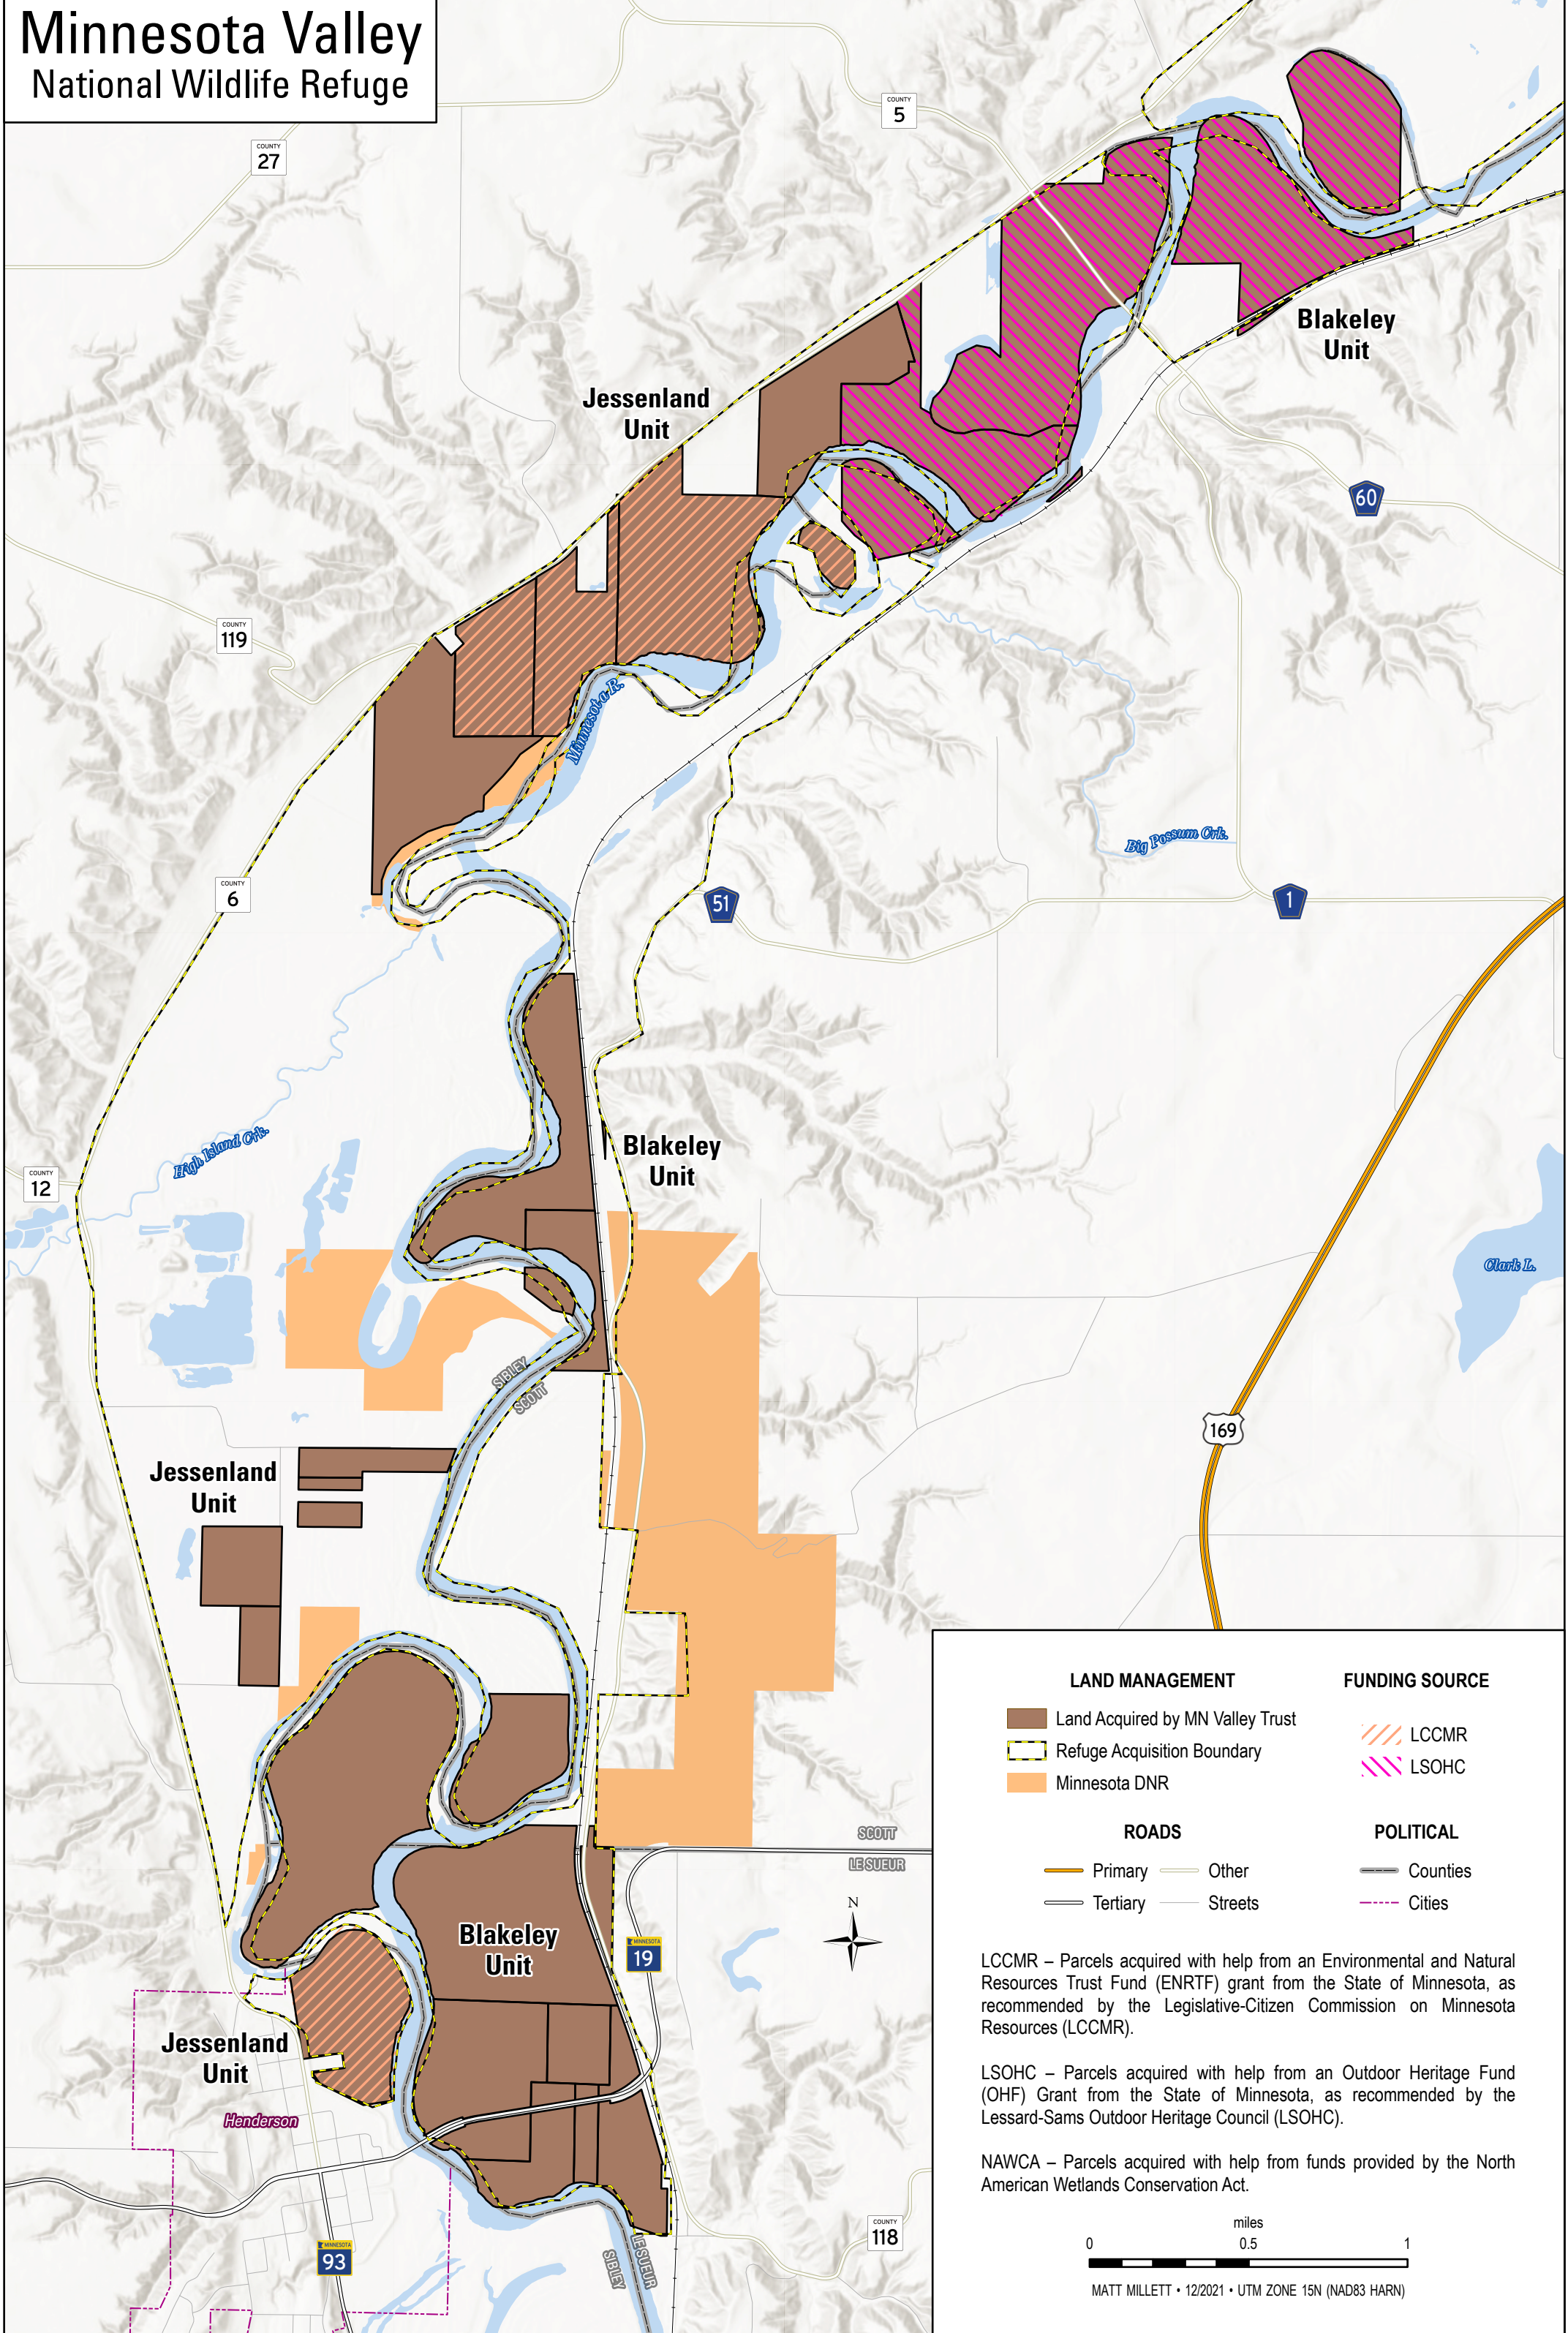

Minnesota Valley National Wildlife Refuge

LAND MANAGEMENT

- Land Acquired by MN Valley Trust
- Refuge Acquisition Boundary
- Minnesota DNR

FUNDING SOURCE

- LCCMR
- LSOHC

ROADS

- Primary
- Other
- Tertiary
- Streets

POLITICAL

- Counties
- Cities

LCCMR – Parcels acquired with help from an Environmental and Natural Resources Trust Fund (ENRTF) grant from the State of Minnesota, as recommended by the Legislative-Citizen Commission on Minnesota Resources (LCCMR).

LSOHC – Parcels acquired with help from an Outdoor Heritage Fund (OHF) Grant from the State of Minnesota, as recommended by the Lessard-Sams Outdoor Heritage Council (LSOHC).

NAWCA – Parcels acquired with help from funds provided by the North American Wetlands Conservation Act.